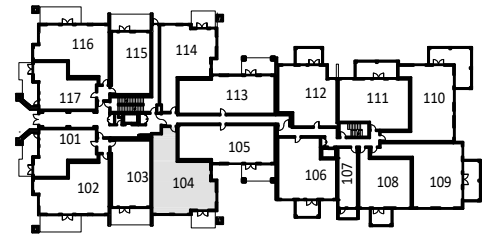

# SUITE 104

Bedrooms: 2

Bathrooms: 2.5

Suite: 1380 sf

Patio: 135 sf

LEVEL 1 KEYPLAN