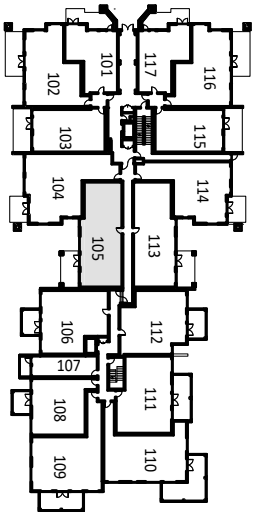

SUITE 105

Bedrooms: 2

Bathrooms: 2.5

Suite: 1252 sf

Patio: 190 sf

LEVEL 1 KEYPLAN