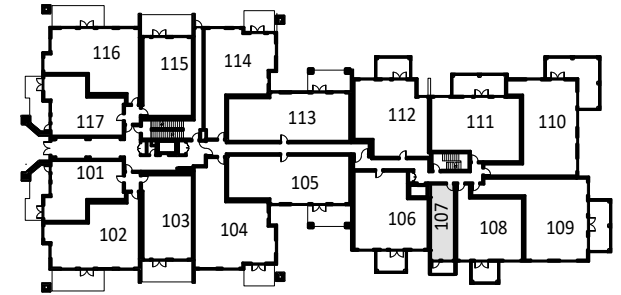

SUITE 107

Studio Unit

Bathrooms: 1

Suite: 415 sf

Balcony: 60 sf

LEVEL 1 KEYPLAN