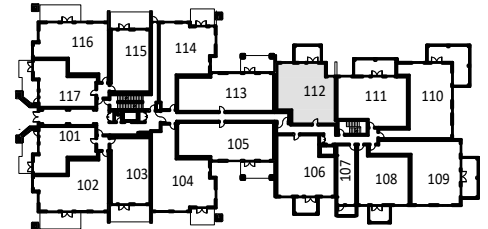

SUITE 112

Bedrooms: 2

Bathrooms: 2.5

Suite: 1150 sf

Balcony: 145 sf

LEVEL 1 KEYPLAN