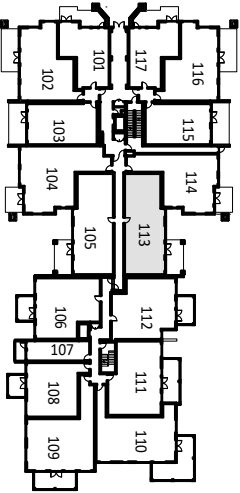

# SUITE 113

Bedrooms: 2  
Bathrooms: 2.5  
Suite: 1252 sf  
Balcony: 190 sf

LEVEL 1 KEYPLAN