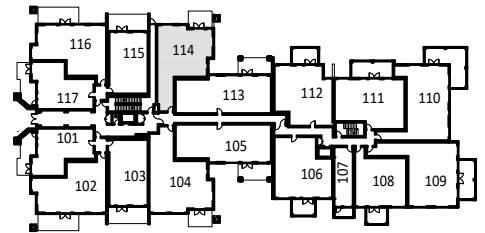

SUITE 114

Bedrooms: 2
Bathrooms: 2.5
Suite: 1167 sf
Patio: 135 sf

LEVEL 1 KEYPLAN