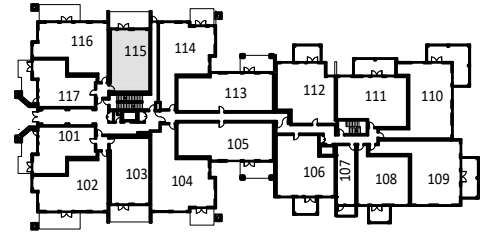

SUITE 115

Bedrooms: 2

Bathrooms: 2

Suite: 875 sf

Patio: 235 sf

LEVEL 1 KEYPLAN