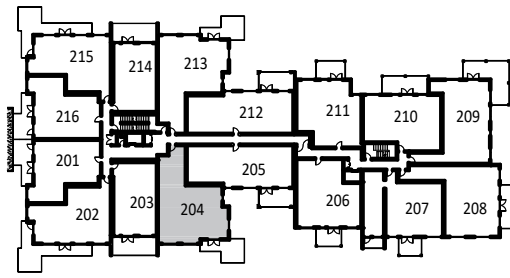

SUITE 204

Bedrooms: 2
Bathrooms: 2.5
Suite: 1390 sf
Balcony: 211 sf

LEVEL 2 KEYPLAN