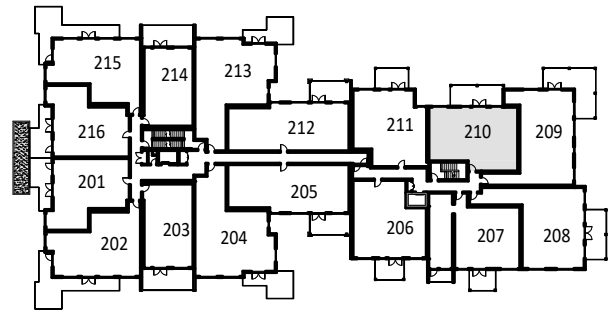

SUITE 210

Bedrooms: 2
Bathrooms: 2.5
Suite: 1165 sf
Balcony: 240 sf

LEVEL 2 KEYPLAN