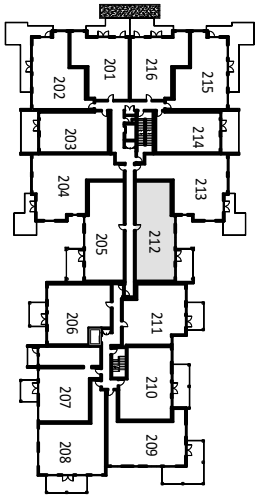

SUITE 212

Bedrooms: 2
Bathrooms: 2.5
Suite: 1252 sf
Balcony: 175 sf

LEVEL 2 KEYPLAN