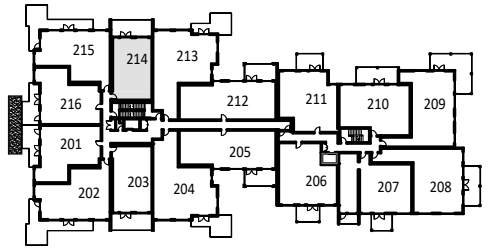

SUITE 214

Bedrooms: 2

Bathrooms: 2

Suite: 875 sf

Balcony: 235 sf

LEVEL 2 KEYPLAN