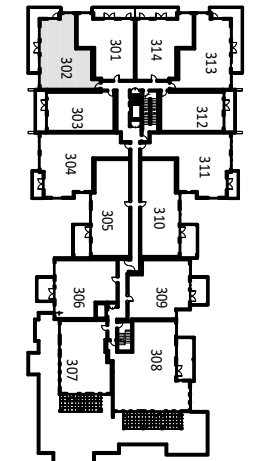

SUITE 302

Bedrooms: 2

Bathrooms: 2

Suite: 1172 sf

Balcony: 285 sf

LEVEL 3 KEYPLAN