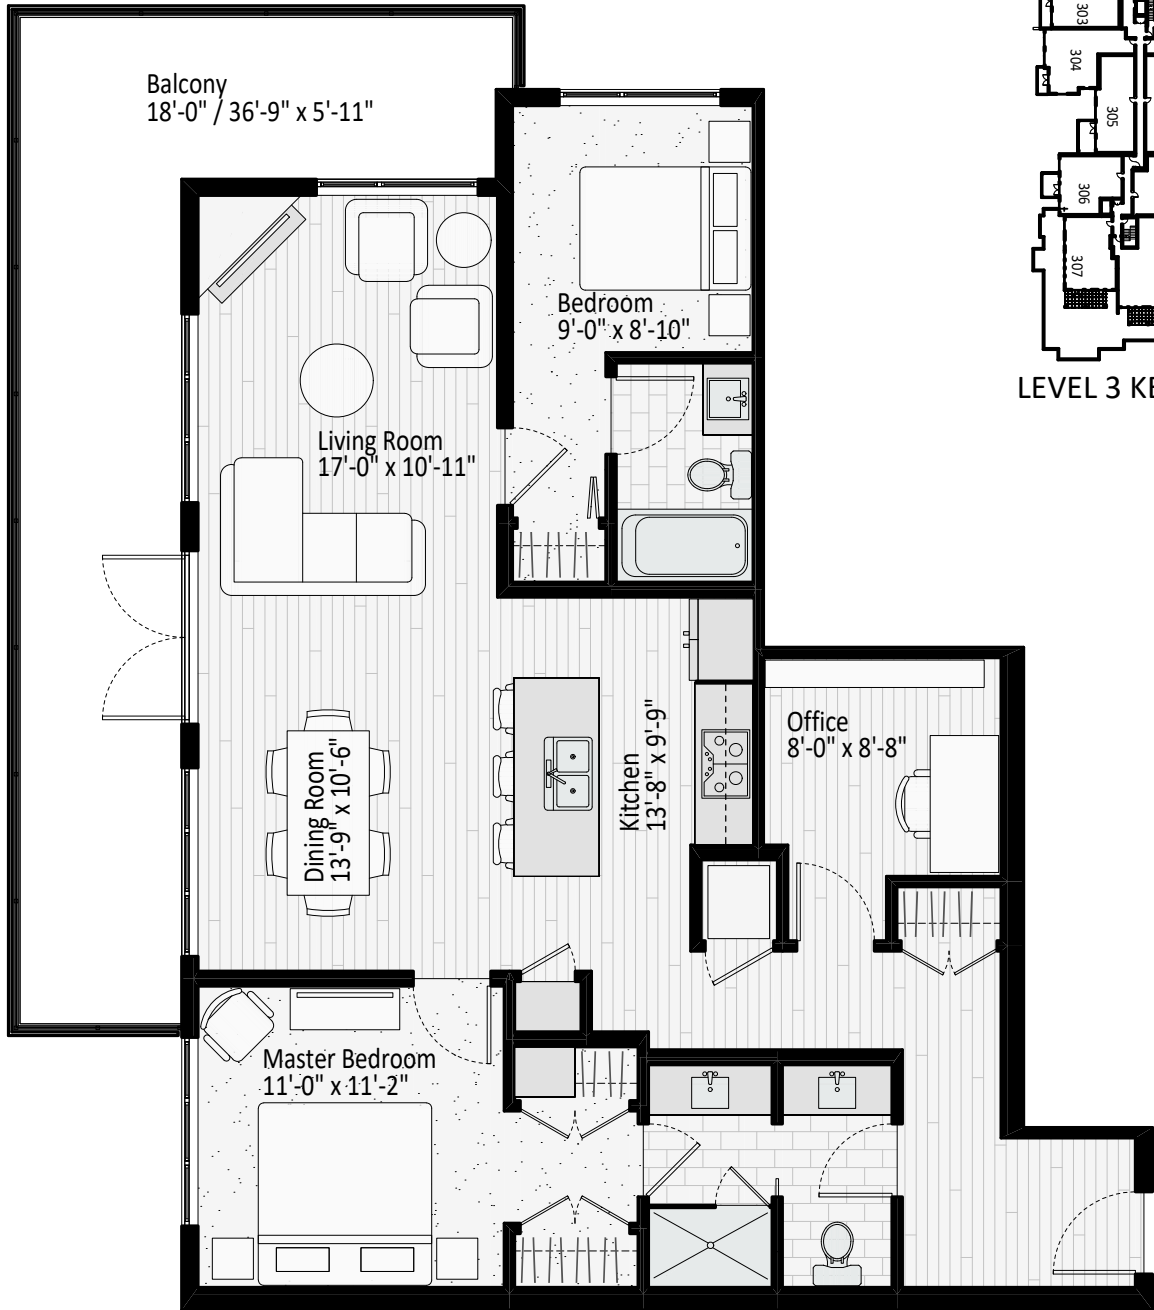

SUITE 302

Bedrooms: 2

Bathrooms: 2

Suite: 1172 sf

Balcony: 285 sf

LEVEL 3 KEYPLAN