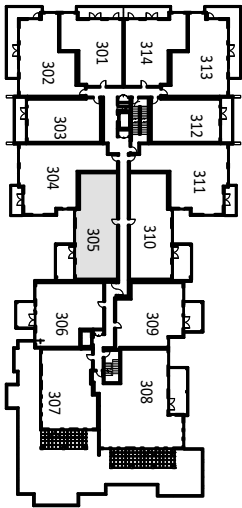

SUITE 305

Bedrooms: 2
Bathrooms: 2.5
Suite: 1252 sf
Balcony: 175 sf

LEVEL 3 KEYPLAN