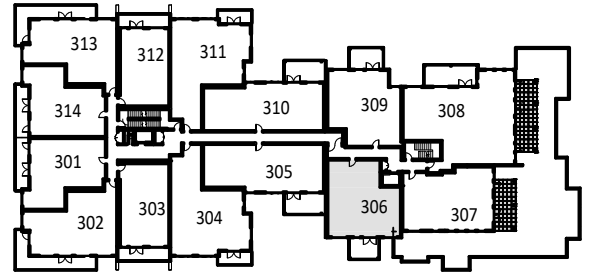

SUITE 306

Bedrooms: 2
Bathrooms: 2.5
Suite: 1150 sf
Balcony: 125 sf

LEVEL 3 KEYPLAN