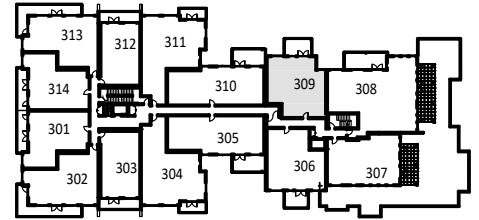

SUITE 309

Bedrooms: 2

Bathrooms: 2.5

Suite: 1150 sf

Balcony: 145 sf

LEVEL 3 KEYPLAN