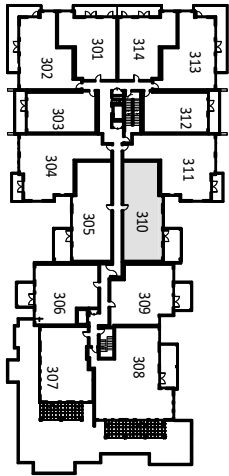

# SUITE 310

Bedrooms: 2

Bathrooms: 2.5

Suite: 1252 sf

Balcony: 175 sf

LEVEL 3 KEYPLAN