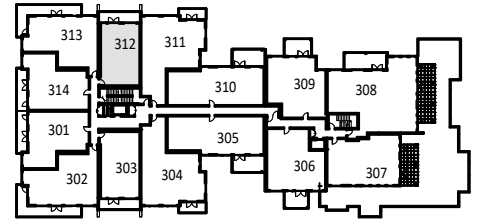

SUITE 312

Bedrooms: 2

Bathrooms: 2

Suite: 875 sf

Patio: 140 sf

LEVEL 3 KEYPLAN