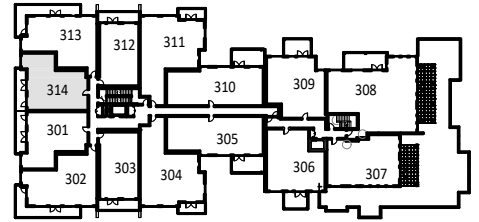

SUITE 314

Bedrooms: 2
Bathrooms: 2.5
Suite: 1045 sf
Patio: 140 sf

LEVEL 3 KEYPLAN