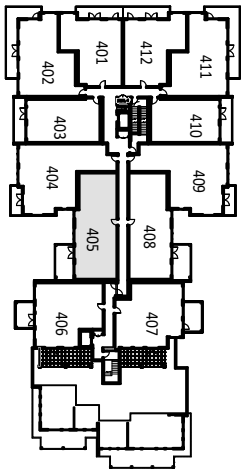

SUITE 405

Bedrooms: 2
Bathrooms: 2.5
Suite: 1252 sf
Balcony: 175 sf

LEVEL 4 KEYPLAN