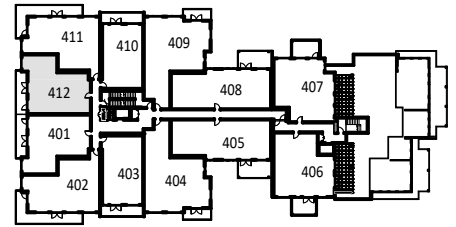

SUITE 412

Bedrooms: 2
Bathrooms: 2.5
Suite: 1045 sf
Patio: 140 sf

LEVEL 4 KEYPLAN