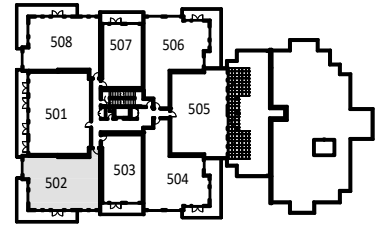

# SUITE 502

Bedrooms: 2

Bathrooms: 2

Suite: 1353 sf

Patio: 300 sf

LEVEL 5 KEYPLAN