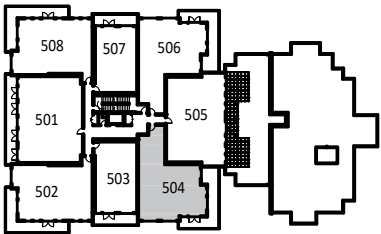

# SUITE 504

Bedrooms: 2  
Bathrooms: 2.5  
Suite: 1390 sf  
Balcony: 300 sf

LEVEL 5 KEYPLAN