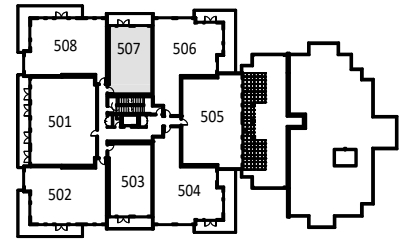

SUITE 507

Bedrooms: 2

Bathrooms: 2

Suite: 875 sf

Patio: 140 sf

LEVEL 5 KEYPLAN