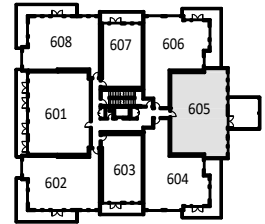

SUITE 605

Bedrooms: 2
Bathrooms: 2.5
Suite: 1598 sf
Deck: 295 sf

LEVEL 6 KEYPLAN