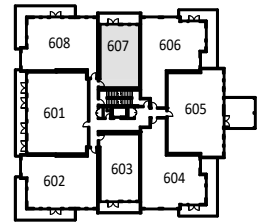

SUITE 607

Bedrooms: 2

Bathrooms: 2

Suite: 875 sf

Patio: 140 sf

LEVEL 6 KEYPLAN