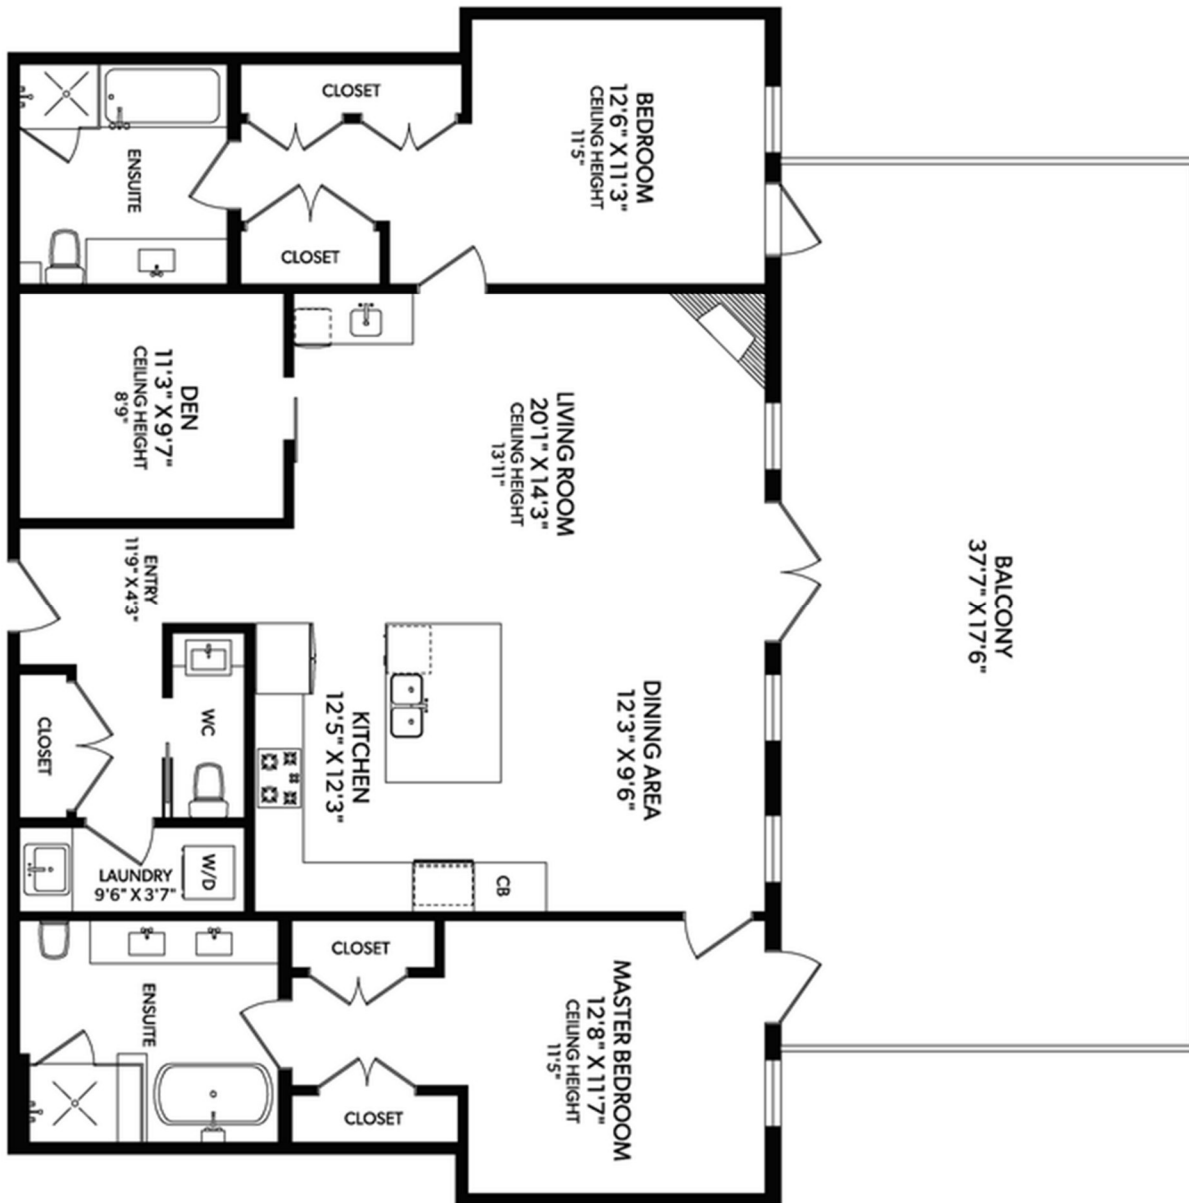

SUITE 605

Bedrooms: 2
Bathrooms: 2.5
Suite: 1601 sf
Deck: 676 sf

LEVEL 6 KEYPLAN

TRAVINO GARDENS