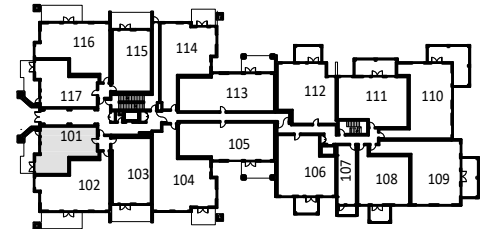

# SUITE 101

Bedrooms: 1

Bathrooms: 1

Suite: 835 sf

Patio: 200 sf

LEVEL 1 KEYPLAN