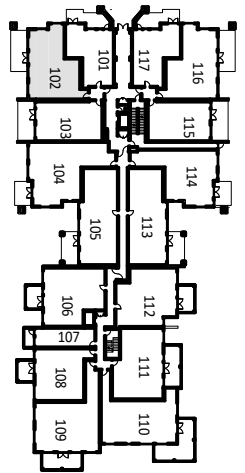

SUITE 102

Bedrooms: 2

Bathrooms: 2

Suite: 1172 sf

Patio: 225 sf

LEVEL 1 KEYPLAN