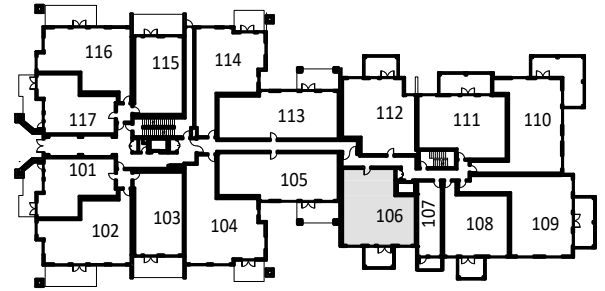

# SUITE 106

Bedrooms: 2

Bathrooms: 2.5

Suite: 1150 sf

Balcony: 125 sf

LEVEL 1 KEYPLAN