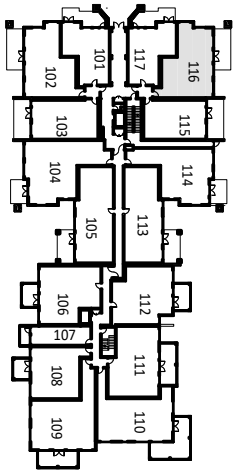

SUITE 116

Bedrooms: 2

Bathrooms: 2

Suite: 1172 sf

Patio: 225 sf

LEVEL 1 KEYPLAN