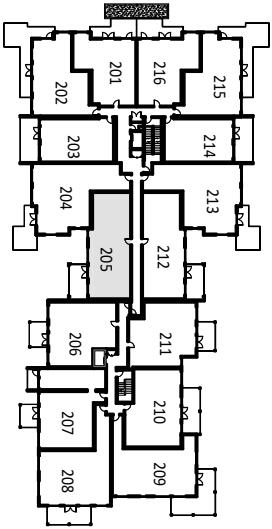

SUITE 205

Bedrooms: 2
Bathrooms: 2.5
Suite: 1252 sf
Balcony: 175 sf

LEVEL 2 KEYPLAN