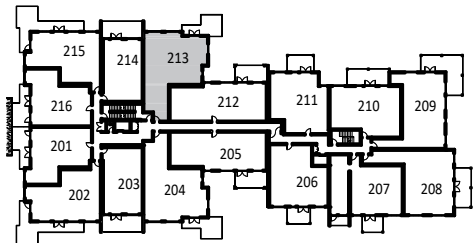

SUITE 213

Bedrooms: 2

Bathrooms: 2.5

Suite: 1390 sf

Balcony: 211 sf

LEVEL 2 KEYPLAN