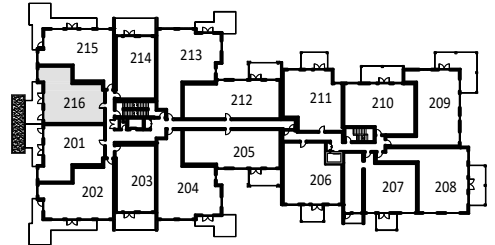

SUITE 216

Bedrooms: 2
Bathrooms: 2.5
Suite: 1045 sf
Patio: 200 sf

LEVEL 2 KEYPLAN