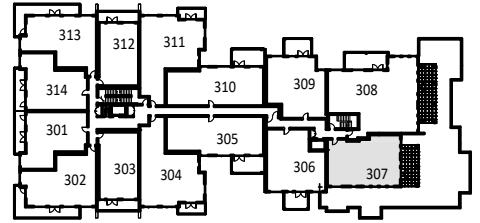

SUITE 307

Bedrooms: 2

Bathrooms: 2

Suite: 1215 sf

Deck: 230 sf

LEVEL 3 KEYPLAN