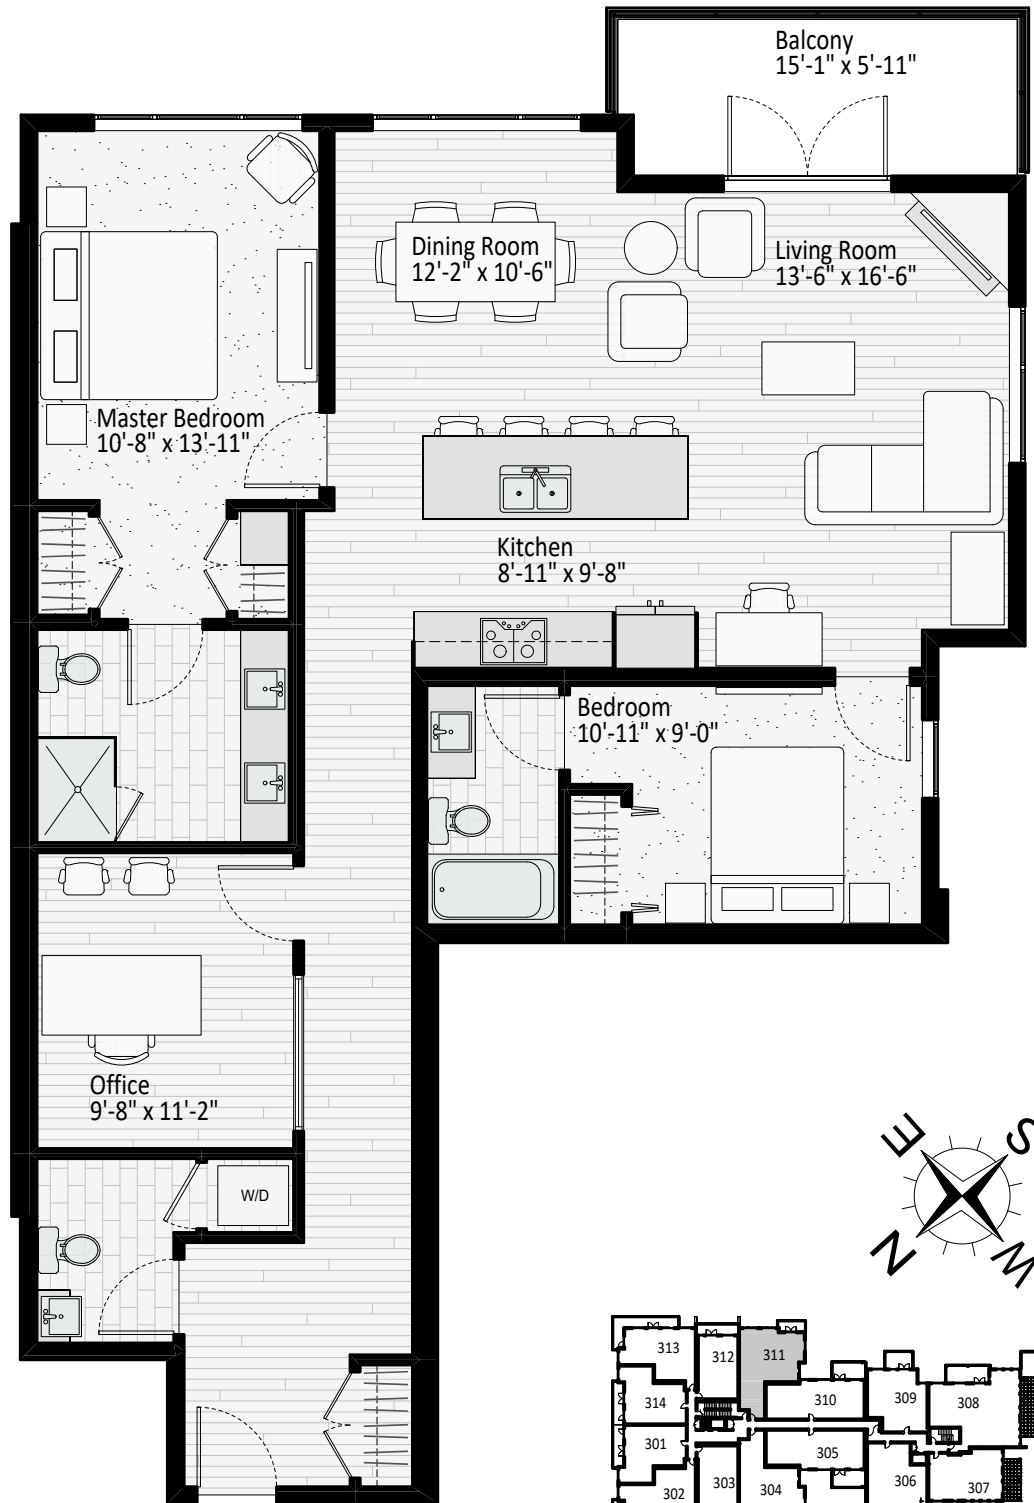

SUITE 311

Bedrooms: 2
Bathrooms: 2.5
Suite: 1390 sf
Balcony: 89 sf

LEVEL 3 KEYPLAN