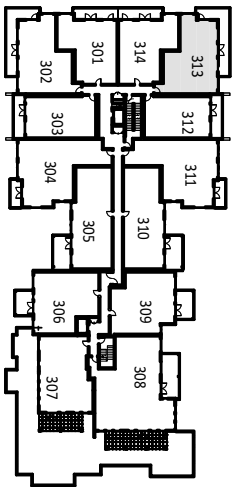

# SUITE 313

Bedrooms: 2

Bathrooms: 2

Suite: 1172 sf

Balcony: 285 sf

LEVEL 3 KEYPLAN