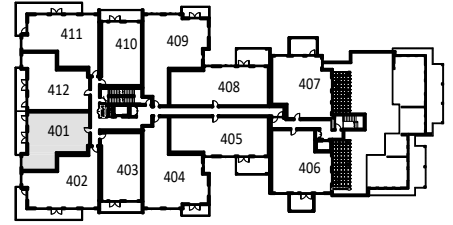

SUITE 401

Bedrooms: 2
Bathrooms: 2.5
Suite: 1045 sf
Patio: 140 sf

LEVEL 4 KEYPLAN