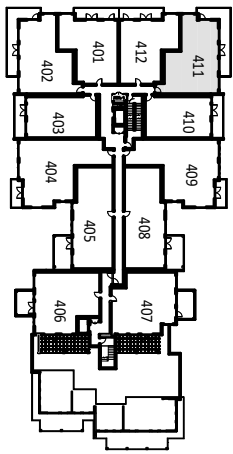

# SUITE 411

Bedrooms: 2

Bathrooms: 2

Suite: 1172 sf

Balcony: 285 sf

LEVEL 4 KEYPLAN