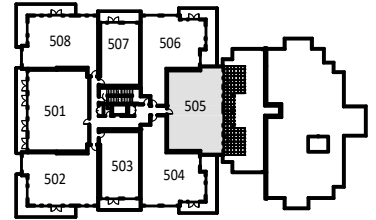

SUITE 505

Bedrooms: 2

Bathrooms: 2.5

Suite: 1598 sf

Deck: 465 sf

LEVEL 5 KEYPLAN